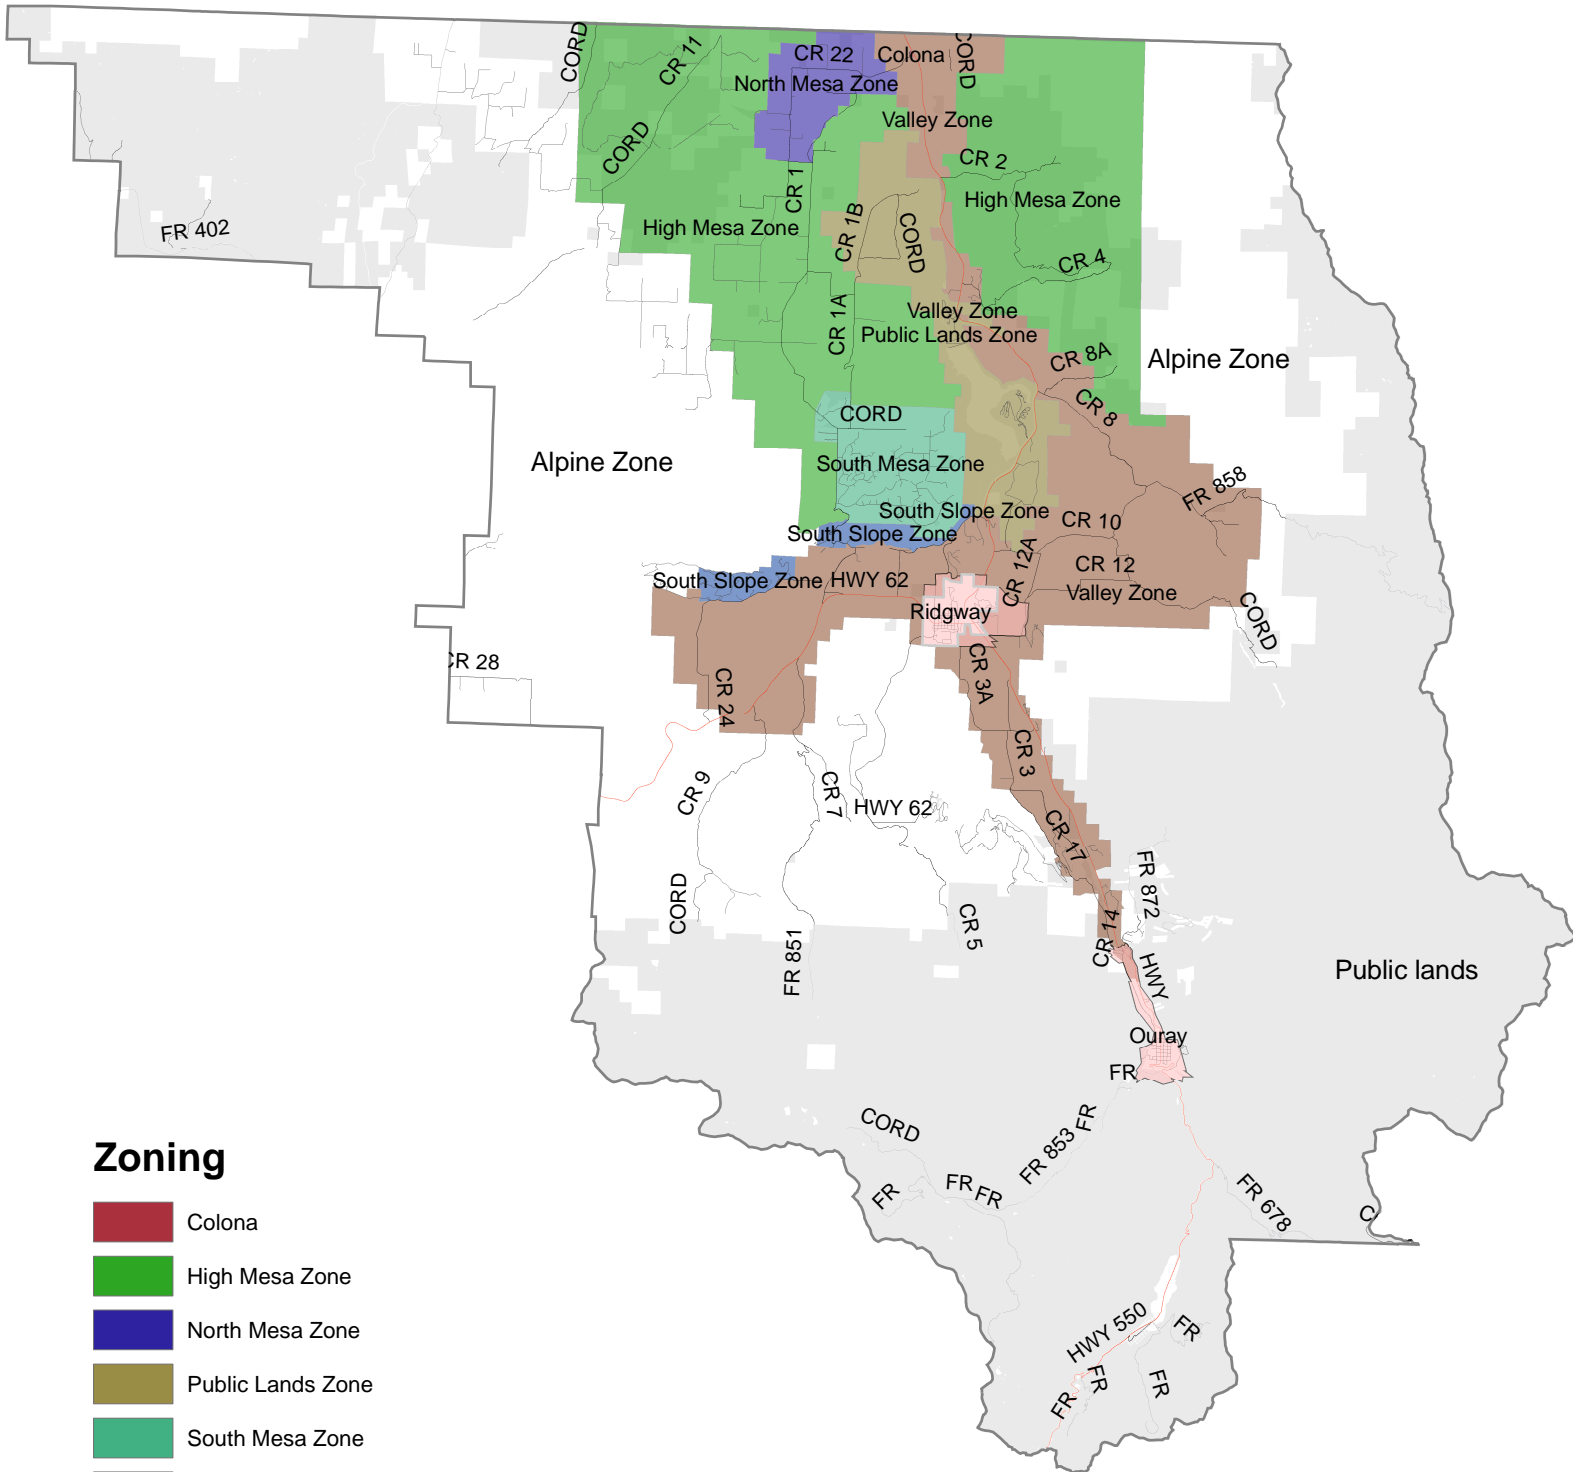

Zoning

Ouray County Build-out Analysis

Zoning

- Colona
- High Mesa Zone
- North Mesa Zone
- Public Lands Zone
- South Mesa Zone
- South Slope Zone
- Valley Zone

5
 Miles

Data source: Official Zoning Map of Ouray County.
 Note: Alpine zone is all other private lands (shown in white).
 Map created by David Theobald, Natural Resource Ecology Lab,
 Colorado State University on 18 October 2006.