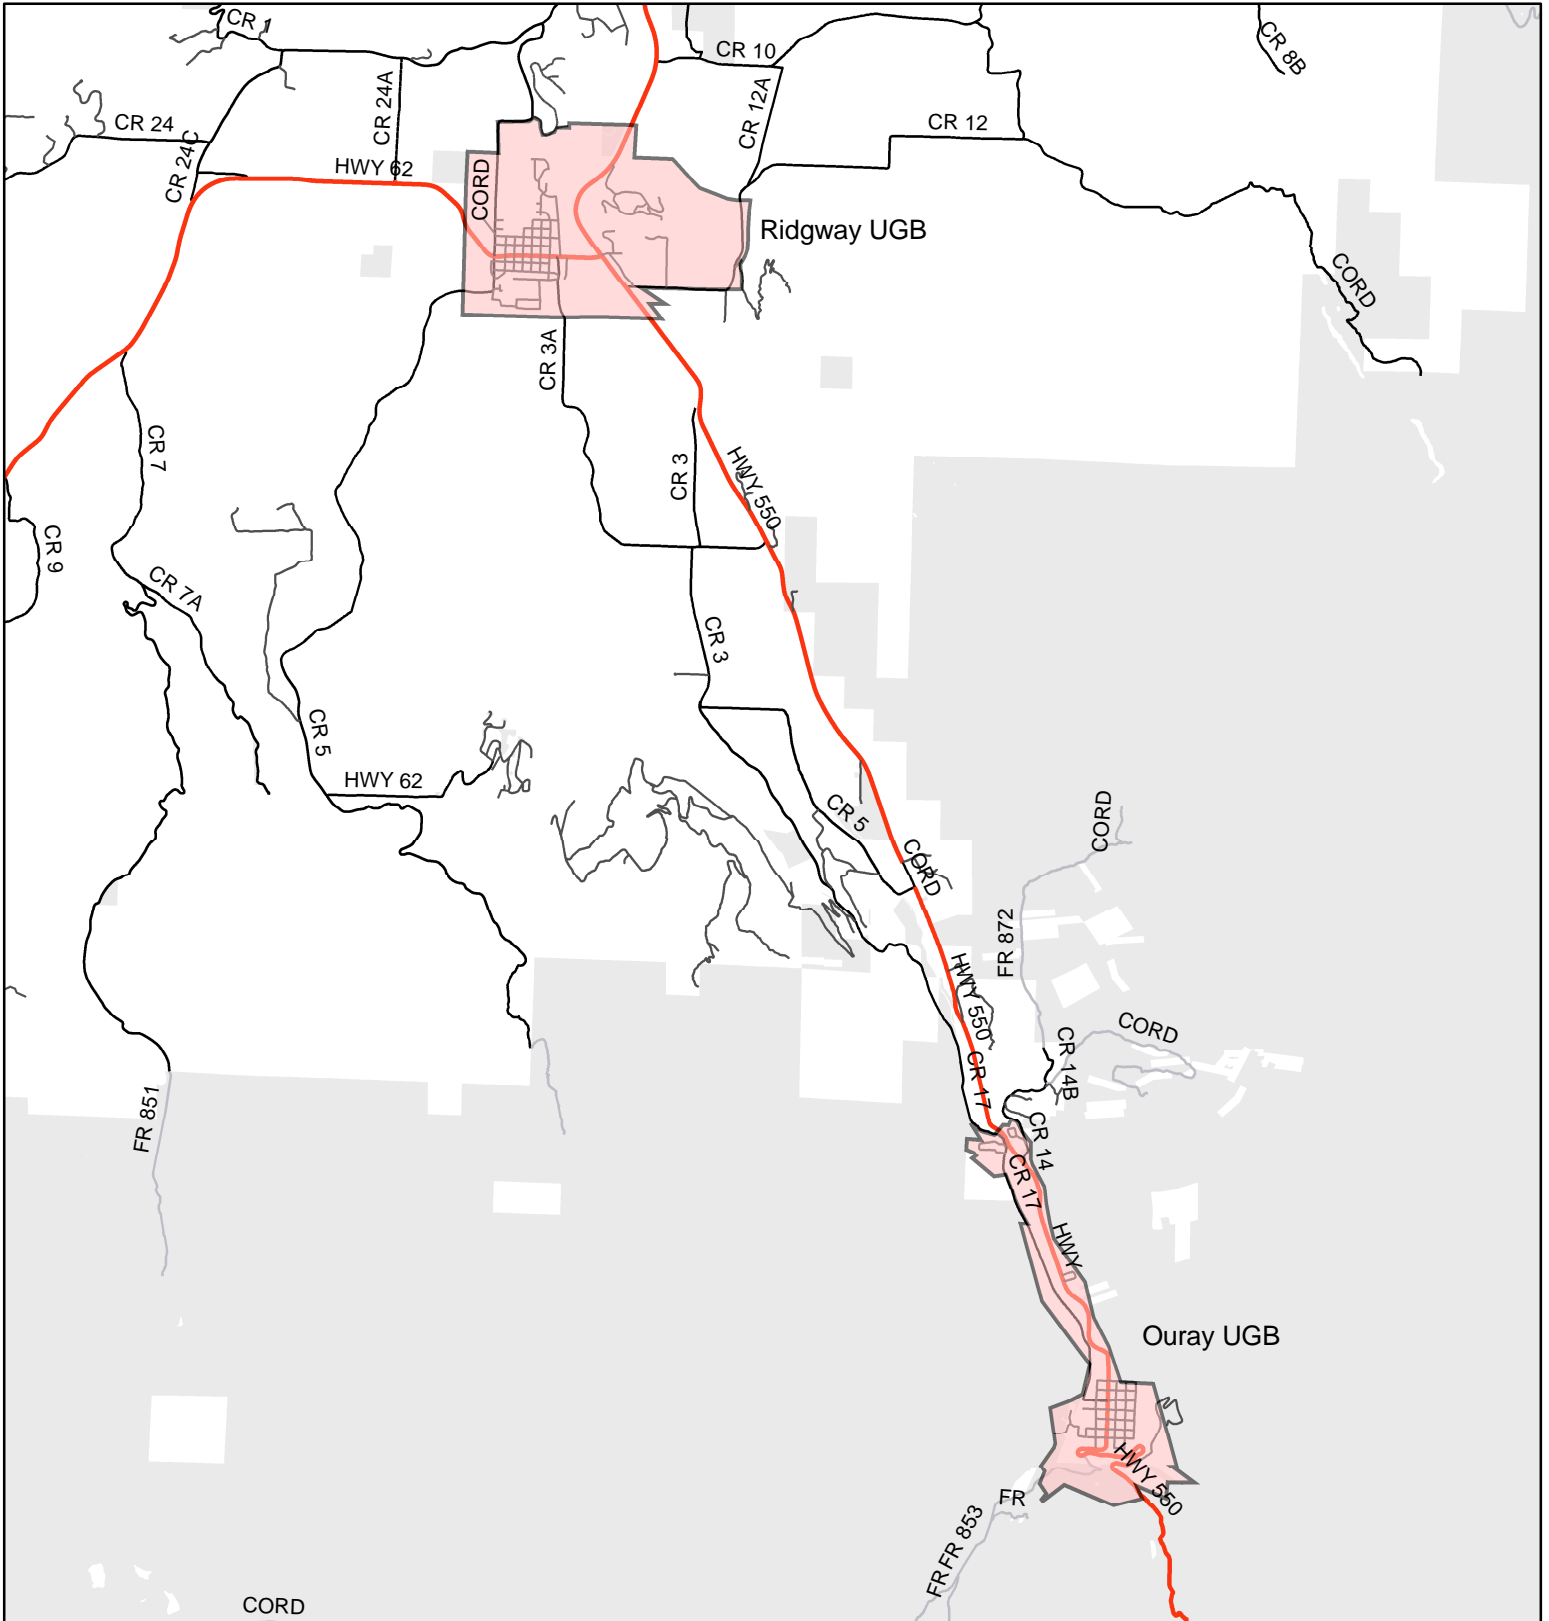

Urban Growth Boundaries

Ouray County Build-out Analysis

 Urban Growth Boundaries

1
 Miles

Data source: Ouray County Planning Department.
Map created by David Theobald, Natural Resource Ecology Lab,
Colorado State University on 18 October 2006.